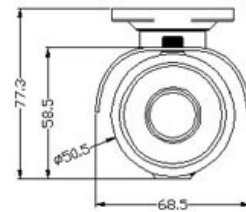

CP- VCG-T20L2

2 MP HDCVI IR Bullet Camera - 20 Mtr.

CP PLUS
CORAL

Main Features

- 1/2.7" 2 MP HQIS Pro Image Sensor
- 25/30fps@1080P
- Day/Night(ICR), AWB, AGC, BLC
- 3.6mm Lens
- IR Range of 20 Mtr.
- IP66

CP- VCG-T20L2

2 MP HDCVI IR Bullet Camera - 20 Mtr.

Feature

Image Sensor
Minimum Illumination
Shutter Speed
White Balance
Gain Control(AGC)
Lens
S/N Ratio
Video Streaming
Video Output
ICR
IR
No. of IR LEDs
Operating Temperature
Humidity
Power Source
Power Consumption
Dimension
Weight

Specification

1/2.7" 2 MP HQIS Pro Image Sensor
Color (0.1Lux), White and Black (0Lux IR LED On)
1/50(1/60)-1/100000s
Auto
Auto
3.6mm
52dB (AGC OFF/BW OFF)
1080P@25 fps
1.0Vp-p75Ω
Supports
IR Range of 20 Mtr.
24
-20°C~+50°C
≤95% RH no dew
DC12V
0.4W(2.5W after IR LED Powered on)
185mm x 68.5mm x 77.3mm
0.28 Kg.