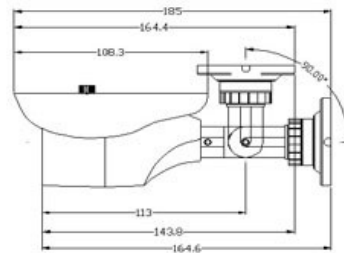

CP- VCG-T20L2

2 MP HDCVI IR Bullet Camera - 20 Mtr.

CP PLUS
CORAL

Main Features

- 1/2.7" 2 MP HQIS Pro Image Sensor
- 25/30fps@1080P
- Day/Night(ICR), AWB, AGC, BLC
- 3.6mm Lens
- IR Range of 20 Mtr.
- IP66

CP- VCG-T20L2

2 MP HDCVI IR Bullet Camera - 20 Mtr.

Feature

Image Sensor
Minimum Illumination
Shutter Speed
White Balance
Gain Control(AGC)
Lens
S/N Ratio
Video Streaming
Video Output
ICR
IR
No. of IR LEDs
Operating Temperature
Humidity
Power Source
Power Consumption
Dimension
Weight

Specification

1/2.7" 2 MP HQIS Pro Image Sensor
Color (0.1Lux), White and Black (0Lux IR LED On)
1/50(1/60)-1/100000s
Auto
Auto
3.6mm
52dB (AGC OFF/BW OFF)
1080P@25 fps
1.0Vp-p75Ω
Supports
IR Range of 20 Mtr.
24
-20°C~+50°C
≤95% RH no dew
DC12V
0.4W(2.5W after IR LED Powered on)
185mm x 68.5mm x 77.3mm
0.28 Kg.